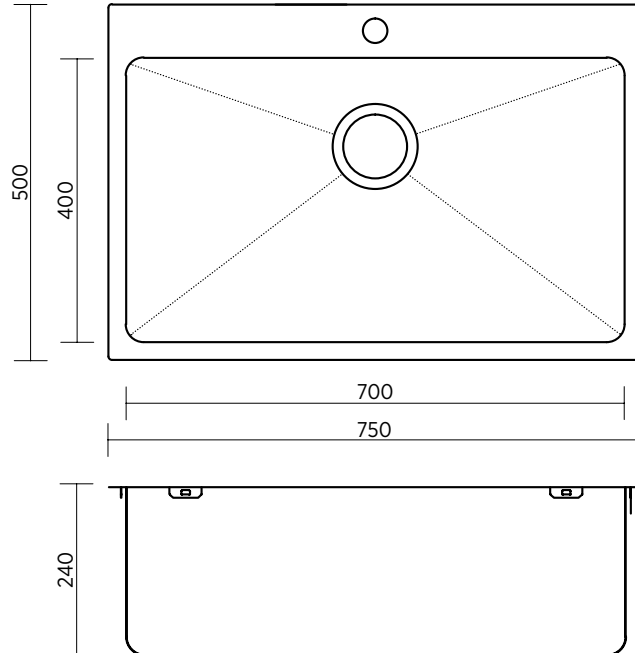

KUBIC DEEP SKS-KL750

70 LITRE

Kubic Deep with flat rim – Sleek utility sink with extra-deep bowls and tap platform. Square lines, architectural aesthetic.

The simplicity, square lines and sleek satin finish of the Kubic series create a soft architectural aesthetic to complement contemporary and classic design influences.

Kubic Deep sinks are perfect for your outdoor kitchen, pantry and designer laundry.

- Square lines and silk finish
- Square corners, flat rim (sits flat on benchtop)
- Large built-in tap platform
- 1.0 mm thick premium 304 grade stainless steel
- Extra-deep bowls – 240 mm
- Easy to clean corners
- Sound deadening
- Designer basket wastes

SUMMARY	Single bowl
ORDER CODE	SKS-KL750-1T 1 taphole SKS-KL750-0T no taphole
WASTE	Includes basket waste
OVERFLOW	Optional overflow kit available
BOWL SIZE	700 x 400 mm, 240 mm deep
CAPACITY	70 litres
ACCESSORIES	A variety of accessories is available.